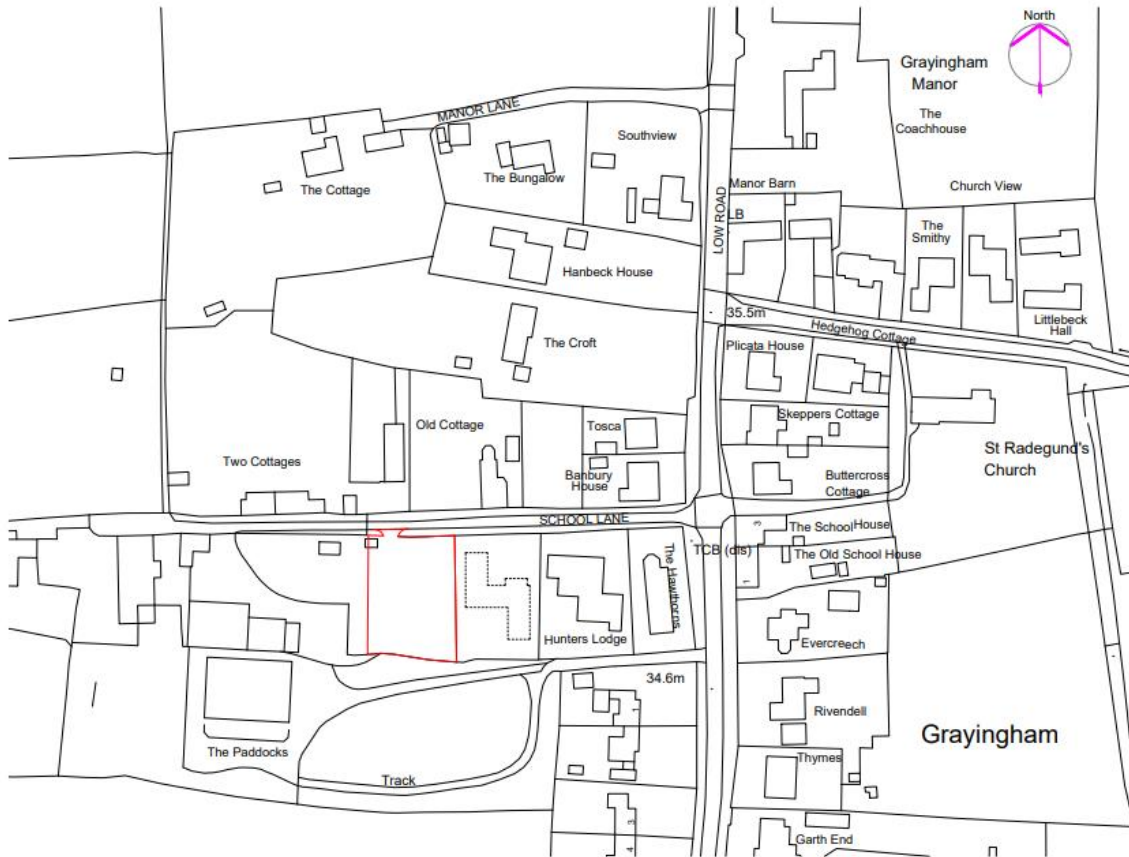

00360- Grayingham- Site Location Plan